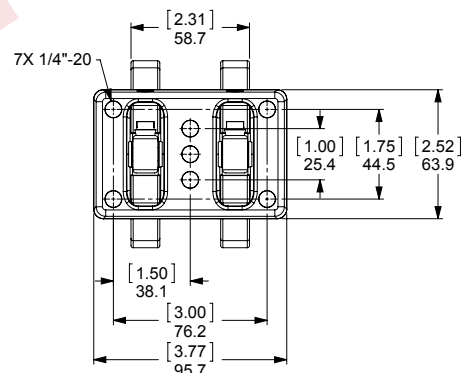

IP Optim™ SeaCam®

IPOSC-2080	
Optical Specifications	
Lens	5.7 mm to 88.4 mm, F/2.0 to F/3.8
Optical Zoom	15.5x
Lossless Digital Zoom ¹	1.5x, 24x Combined
Digital Zoom	12x, 240x Combined
Focus	Wide: 50 mm ~ Infinity Tele: 350 mm ~ Infinity
FOV in Water	Wide: 86° D x 78° H x 48° V
Video Specifications	
Image Sensor	1/2.5" CMOS Progressive Scan
Scene Illumination	1.2 Lux (50 IRE)
Faceplate Illumination	0.35 Lux (50 IRE)
Maximum Video Resolution	3840 x 2160
Interface Specifications	
Supported Protocols	RTP, RTSP, RTMP, MPEG-2TS
Video Compression	HEVC (h.265), h.264, MJPG
Bit Rate	5 Mbps (20 Mbps max)
Benchmark Latency	594ms ²
Optimized Latency	~310 ms
Max Frame Rate	30 FPS
Integrated Recording	4K UHD MPEG Video
Onboard Memory	256 GB (1 TB option)
Configuration Settings	Browser (Chrome, Firefox, IE), ONVIF Profile S
Environmental Specifications	
Depth Rating	6,000 m (11,000 m option)
Operational Temperature	-5 °C to 40 °C [23 °F to 104 °F]
Storage Temperature	-10° C to 60° C [14° F to 140° F]
Electrical Specifications	
Voltage	10~36 VDC (POE option)
Power	12W max
Serial Protocol	VISCA (over TCP/IP)
Mechanical Specifications	
Housing	6Al-4V Titanium
Port	Optical Glass Dome
Outer Diameter	107.2 mm [4.22 in]
Overall Length (Without Connector)	333.4 mm [13.12 in]
Weight in Air	6.85 kg [15.1 lb]
Weight in Water	2.73 kg [6.02 lb]
Connector	
Ethernet	SubConn DBH13M Please contact Sales for more options.

[inch]
mm

¹ Lossless Digital Zoom uses a crop factor on the high resolution sensor to magnify the image, and does not limit the full-scale resolution. Lossless Digital Zoom is available in HD resolution modes only.