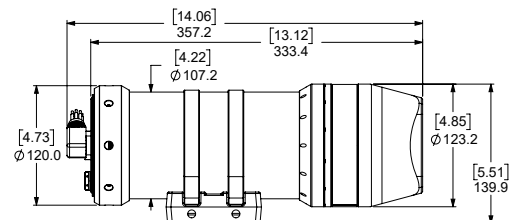

Proprietary Corrector Optics

15.5x Optical Zoom

Titanium housing depth rated to 6km, 11km option

4033 Ruffin Road
San Diego, CA
92123-1817 USA

T: 1-800-ITS-DSPL (487-3775)
858-576-1261
F: 858-576-0219

www.deepsea.com
sales@deepsea.com

IP Optim™ SeaCam®

IPOSC-2080	
Optical Specifications	
Lens	5.7 mm to 88.4 mm, F/2.0 to F/3.8
Optical Zoom	15.5x
Lossless Digital Zoom ¹	1.5x, 24x Combined
Digital Zoom	12x, 240x Combined
Focus	Wide: 50 mm ~ Infinity Tele: 350 mm ~ Infinity
FOV in Water	Wide: 86° D x 78° H x 48° V
Video Specifications	
Image Sensor	1/2.5" CMOS Progressive Scan
Scene Illumination	1.2 Lux (50 IRE)
Faceplate Illumination	0.35 Lux (50 IRE)
Maximum Video Resolution	3840 x 2160
Interface Specifications	
Supported Protocols	RTP, RTSP, RTMP, MPEG-2TS
Video Compression	HEVC (h.265), h.264, MJPG
Bit Rate	5 Mbps (20 Mbps max)
Benchmark Latency	594ms ²
Optimized Latency	~310 ms
Max Frame Rate	30 FPS
Integrated Recording	4K UHD MPEG Video
Onboard Memory	256 GB (1 TB option)
Configuration Settings	Browser (Chrome, Firefox, IE), ONVIF Profile S
Environmental Specifications	
Depth Rating	6,000 m (11,000 m option)
Operational Temperature	-5 °C to 40 °C [23 °F to 104 °F]
Storage Temperature	-10° C to 60° C [14° F to 140° F]
Electrical Specifications	
Voltage	10~36 VDC (POE option)
Power	12W max
Serial Protocol	VISCA (over TCP/IP)
Mechanical Specifications	
Housing	6Al-4V Titanium
Port	Optical Glass Dome
Outer Diameter	107.2 mm [4.22 in]
Overall Length (Without Connector)	333.4 mm [13.12 in]
Weight in Air	6.85 kg [15.1 lb]
Weight in Water	2.73 kg [6.02 lb]
Connector	
Ethernet	SubConn DBH13M Please contact Sales for more options.

[inch]
mm

¹ Lossless Digital Zoom uses a crop factor on the high resolution sensor to magnify the image, and does not limit the full-scale resolution. Lossless Digital Zoom is available in HD resolution modes only.