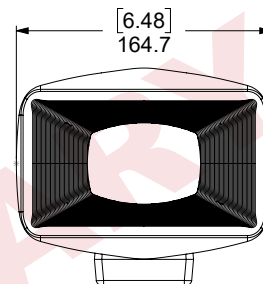

Proprietary Corrector Optics

15.5x Optical Zoom

Titanium housing depth rated to 6km, 11km option

4033 Ruffin Road
San Diego, CA
92123-1817 USA

T: 1-800-ITS-DSPL (487-3775)
858-576-1261
F: 858-576-0219

www.deepsea.com
sales@deepsea.com

IP Optim™ SeaCam®

IPOSC-2080	
Optical Specifications	
Lens	5.7 mm to 88.4 mm, F/2.0 to F/3.8
Optical Zoom	15.5x
Lossless Digital Zoom ¹	1.5x, 24x Combined
Digital Zoom	12x, 240x Combined
Focus	Wide: 50 mm ~ Infinity Tele: 350 mm ~ Infinity
FOV in Water	Wide: 86° D x 78° H x 48° V
Video Specifications	
Image Sensor	1/2.5" CMOS Progressive Scan
Scene Illumination	1.2 Lux (50 IRE)
Faceplate Illumination	0.35 Lux (50 IRE)
Maximum Video Resolution	3840 x 2160
Interface Specifications	
Supported Protocols	RTP, RTSP, RTMP, MPEG-2TS
Video Compression	HEVC (h.265), h.264, MJPG
Bit Rate	5 Mbps (20 Mbps max)
Benchmark Latency	594ms ²
Optimized Latency	~310 ms
Max Frame Rate	30 FPS
Integrated Recording	4K UHD MPEG Video
Onboard Memory	256 GB (1 TB option)
Configuration Settings	Browser (Chrome, Firefox, IE), ONVIF Profile S
Environmental Specifications	
Depth Rating	6,000 m (11,000 m option)
Operational Temperature	-5 °C to 40 °C [23 °F to 104 °F]
Storage Temperature	-10° C to 60° C [14° F to 140° F]
Electrical Specifications	
Voltage	10~36 VDC (POE option)
Power	12W max
Serial Protocol	VISCA (over TCP/IP)
Mechanical Specifications	
Housing	6Al-4V Titanium
Port	Optical Glass Dome
Outer Diameter	107.2 mm [4.22 in]
Overall Length (Without Connector)	333.4 mm [13.12 in]
Weight in Air	6.85 kg [15.1 lb]
Weight in Water	2.73 kg [6.02 lb]
Connector	
Ethernet	SubConn DBH13M Please contact Sales for more options.

[inch]
mm

¹ Lossless Digital Zoom uses a crop factor on the high resolution sensor to magnify the image, and does not limit the full-scale resolution. Lossless Digital Zoom is available in HD resolution modes only.