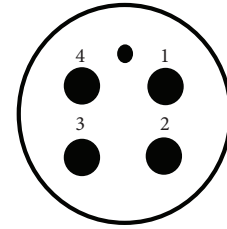

Multi SeaCam®

	MSC-1070 (B&W)	MSC-2070 (Color)
Optical Specifications		
Lens	3.0 mm, f/2.0	3.0 mm, f/2.0
Focus	Fixed focus	Fixed focus
Depth of Field	10 cm [4 in.] to infinity	10 cm [4 in.] to infinity
FOV in Air	86° H x 63° V x 95° D	86° H x 63° V x 95° D
FOV in Water	64° H x 45.5° V x 74° D	64° H x 45.5° V x 74° D
Video Specifications		
Image Sensor	1/3.2-inch CMOS image sensor	1/3.2-inch CMOS image sensor
Number of Pixels	1280 H x 486 V (B&W) NTSC 1211 H x 576 V (B&W) PAL	1280 H x 486 V (NTSC) 1211 H x 576 V (PAL)
Resolution	600+ TV lines horizontal	600 TV lines horizontal
Scene Illumination	TBD	0.59 Lux at f/2.0
Signal to Noise	50 dB	50 dB
Video Output	1.0 Volt peak-to-peak into 75 ohm	1.0 Volt peak-to-peak into 75 ohm
Video Format	NTSC or PAL (B&W)	NTSC or PAL
Environmental Specifications		
Depth Rating	Delrin: 300 m Titanium: 6,000 m	
Operating Temp.	-20° C to 40° C [-4° F to 104° F]	-20° C to 40° C [-4° F to 104° F]
Electrical Specifications		
Power	10~36 VDC	
Current	0.93 Watt max	0.93 Watt max
Mechanical Specifications		
Housing	Delrin or Titanium	
Port	Sapphire	
Outer Diameter	47.4 mm [1.86 in.]	
Overall Length (w/o connector)	106.5 mm [4.19 in.]	
Weight in Air	Delrin: 296 g [10.5 oz.] Titanium: 459 g [16 oz.]	
Weight in Water	Delrin: 56 g [2 oz.] Titanium: 112 g [4 oz.]	
Accessory		
UV Cutout Filter	UV cutout filter for use with UV LED SeaLite (may reduce Field of View)	

Standard Connector

BH4MP

- 1 = Ground
- 2 = Power
- 3 = Video
- 4 = Not Used

*Other connectors and pin-out options are available upon request.