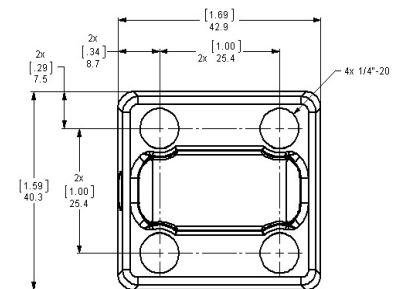

# Multi SeaCam<sup>®</sup>

	MSC-1070 (B&W)	MSC-2070 (Color)
<b>Optical Specifications</b>		
<b>Lens</b>	3.0 mm, f/2.0	3.0 mm, f/2.0
<b>Focus</b>	Fixed focus	Fixed focus
<b>Depth of Field</b>	10 cm [4 in.] to infinity	10 cm [4 in.] to infinity
<b>FOV in Air</b>	86° H x 63° V x 95° D	86° H x 63° V x 95° D
<b>FOV in Water</b>	64° H x 45.5° V x 74° D	64° H x 45.5° V x 74° D
<b>Video Specifications</b>		
<b>Image Sensor</b>	1/3.2-inch CMOS image sensor	1/3.2-inch CMOS image sensor
<b>Number of Pixels</b>	1280 H x 486 V (B&W) NTSC 1211 H x 576 V (B&W) PAL	1280 H x 486 V (NTSC) 1211 H x 576 V (PAL)
<b>Resolution</b>	600+ TV lines horizontal	600 TV lines horizontal
<b>Scene Illumination</b>	TBD	0.59 Lux at f/2.0
<b>Signal to Noise</b>	50 dB	50 dB
<b>Video Output</b>	1.0 Volt peak-to-peak into 75 ohm	1.0 Volt peak-to-peak into 75 ohm
<b>Video Format</b>	NTSC or PAL (B&W)	NTSC or PAL
<b>Environmental Specifications</b>		
<b>Depth Rating</b>	Delrin: 300 m Titanium: 6,000 m	
<b>Operating Temp.</b>	-20° C to 40° C [-4° F to 104° F]	-20° C to 40° C [-4° F to 104° F]
<b>Electrical Specifications</b>		
<b>Power</b>	10~36 VDC	
<b>Current</b>	0.93 Watt max	0.93 Watt max
<b>Mechanical Specifications</b>		
<b>Housing</b>	Delrin or Titanium	
<b>Port</b>	Sapphire	
<b>Outer Diameter</b>	47.4 mm [1.86 in.]	
<b>Overall Length (w/o connector)</b>	106.5 mm [4.19 in.]	
<b>Weight in Air</b>	Delrin: 296 g [10.5 oz.] Titanium: 459 g [16 oz.]	
<b>Weight in Water</b>	Delrin: 56 g [2 oz.] Titanium: 112 g [4 oz.]	
<b>Accessory</b>		
<b>UV Cutout Filter</b>	UV cutout filter for use with UV LED SeaLite (may reduce Field of View)	

## Standard Connector

### BH4MP

- 1 = Ground
- 2 = Power
- 3 = Video
- 4 = Not Used

\*Other connectors and pin-out options are available upon request.

## Dimensions

[inch]  
mm

T: (858) 576-1261  
F: (858) 576-0219

4033 Ruffin Road  
San Diego, CA  
92123-1817 USA

www.deepsea.com  
sales@deepsea.com

REV 12/2020

\*Specifications subject to change without notice.