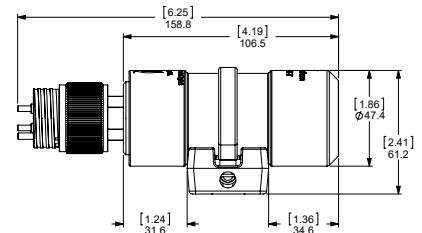

# Multi SeaCam<sup>®</sup>

	MSC-1070 (B&W)	MSC-2070 (Color)
<b>Optical Specifications</b>		
<b>Lens</b>	3.0 mm, f/2.0	3.0 mm, f/2.0
<b>Focus</b>	Fixed focus	Fixed focus
<b>Depth of Field</b>	10 cm [4 in.] to infinity	10 cm [4 in.] to infinity
<b>FOV in Air</b>	86° H x 63° V x 95° D	86° H x 63° V x 95° D
<b>FOV in Water</b>	64° H x 45.5° V x 74° D	64° H x 45.5° V x 74° D
<b>Video Specifications</b>		
<b>Image Sensor</b>	1/3.2-inch CMOS image sensor	1/3.2-inch CMOS image sensor
<b>Number of Pixels</b>	1280 H x 486 V (B&W) NTSC 1211 H x 576 V (B&W) PAL	1280 H x 486 V (NTSC) 1211 H x 576 V (PAL)
<b>Resolution</b>	600+ TV lines horizontal	600 TV lines horizontal
<b>Scene Illumination</b>	TBD	0.59 Lux at f/2.0
<b>Signal to Noise</b>	50 dB	50 dB
<b>Video Output</b>	1.0 Volt peak-to-peak into 75 ohm	1.0 Volt peak-to-peak into 75 ohm
<b>Video Format</b>	NTSC or PAL (B&W)	NTSC or PAL
<b>Environmental Specifications</b>		
<b>Depth Rating</b>	Delrin: 300 m Titanium: 6,000 m	
<b>Operating Temp.</b>	-20° C to 40° C [-4° F to 104° F]	-20° C to 40° C [-4° F to 104° F]
<b>Electrical Specifications</b>		
<b>Power</b>	10~36 VDC	
<b>Current</b>	0.93 Watt max	0.93 Watt max
<b>Mechanical Specifications</b>		
<b>Housing</b>	Delrin or Titanium	
<b>Port</b>	Sapphire	
<b>Outer Diameter</b>	47.4 mm [1.86 in.]	
<b>Overall Length (w/o connector)</b>	106.5 mm [4.19 in.]	
<b>Weight in Air</b>	Delrin: 296 g [10.5 oz.] Titanium: 459 g [16 oz.]	
<b>Weight in Water</b>	Delrin: 56 g [2 oz.] Titanium: 112 g [4 oz.]	
<b>Accessory</b>		
<b>UV Cutout Filter</b>	UV cutout filter for use with UV LED SeaLite (may reduce Field of View)	

## Standard Connector

### BH4MP

- 1 = Ground
- 2 = Power
- 3 = Video
- 4 = Not Used

\*Other connectors and pin-out options are available upon request.

## Dimensions

[inch]  
mm

T: (858) 576-1261  
F: (858) 576-0219

4033 Ruffin Road  
San Diego, CA  
92123-1817 USA

www.deepsea.com  
sales@deepsea.com

REV 12/2020

\*Specifications subject to change without notice.