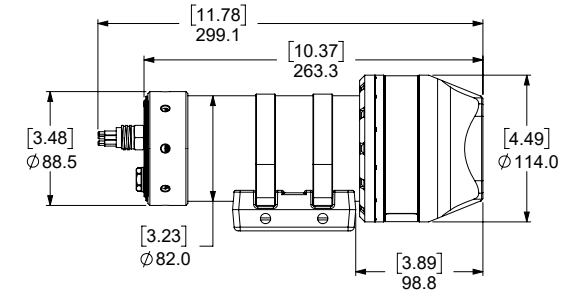

# Vertex™ SeaCam®

VSC-1080	
<b>Optical Specifications</b>	
<b>Lens</b>	3.2 mm to 32 mm F/1.8 to F/3.4
<b>Optical Zoom</b>	10x
<b>Focus</b>	Wide: 10 mm Tele: 250 mm
<b>FOV in Water</b>	Wide: 86° D x 79° H x 49° V Tele: TBD
<b>Video Specifications</b>	
<b>Image Sensor</b>	1/3" CMOS Progressive Scan
<b>Measured Resolution</b>	TBD
<b>Scene Illumination</b>	TBD
<b>Faceplate Illumination</b>	0.5 lx
<b>Signal to Noise</b>	> 50dB
<b>Video Output</b>	<b>HD-SDI 1.485Gb/s:</b> 1080p/30, 1080p/29.97, 1080p/25, 1080i/60, 1080i/59.94, 1080i/50, 720p/60, 720p/59.94, 720p/50, 720p/30, 720p/29.94, 720p/25 <b>3G-SDI 2.97Gb/s:</b> 1080p/60, 1080p/59.94, 1080p/50 <b>CVBS:</b> NTSC, PAL
<b>Environmental Specifications</b>	
<b>Depth Rating</b>	Aluminum: 6,000 m Titanium: 11,000 m
<b>Operational Temperature</b>	-5 °C to 40 °C [23 °F to 104 °F]
<b>Storage Temperature</b>	-20 °C to 60 °C [-4 °F to 140 °F]
<b>Electrical Specifications</b>	
<b>Voltage</b>	10~36 VDC
<b>Power</b>	Fiber Optic: 10W max Flexlink and Coax: 7W max
<b>Serial Protocol</b>	SeaSense™ Serial Protocol, VISCA
<b>Control Interface</b>	RS-232, RS-485, Tristate (zoom, focus, auto focus)
<b>Mechanical Specifications</b>	
<b>Housing</b>	6000 Series Aluminum 6Al-4V Titanium
<b>Port</b>	Optical glass dome
<b>Outer Diameter</b>	120.7 mm [4.75 in.]
<b>Overall Length (Without Connector)</b>	279.1 mm [10.99 in.]
<b>Weight in Air</b>	Aluminum: 3.84 kg [8.47 lbs]
<b>Weight in Water</b>	Aluminum: 1.81 kg [3.99 lbs]
<b>Connector</b>	
<b>Fiber</b>	Electric: SEACON MCBH6M Fiber Optic: SEACON MINF-1FO Contact sales for more options.
<b>Coax</b>	SubConn HF75CXBH6M Contact sales for more options.
<b>Flexlink</b>	SubConn DBH8M Contact sales for more options.

[inch]  
mm