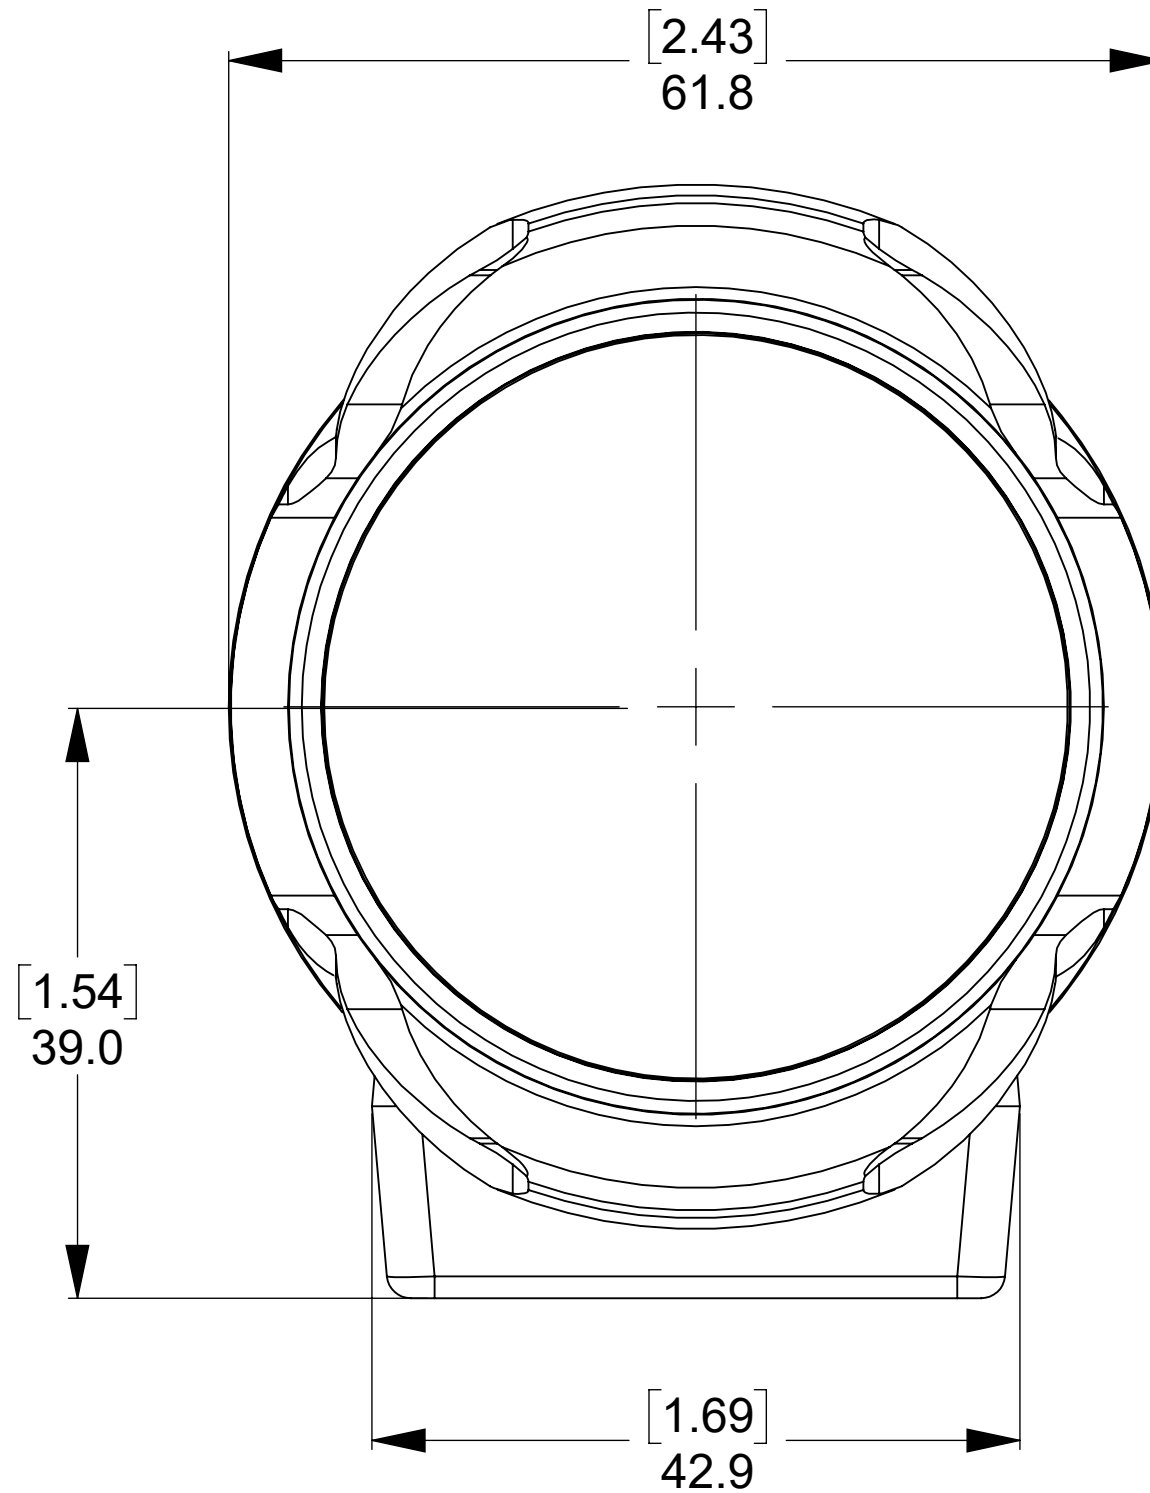

Units: | mm[inch] | Scale: | 2:1 | View Orientation: | STARBOARD (RIGHT SIDE) |

Units: | mm[inch] | Scale: | 2:1 | View Orientation: | STARBOARD (RIGHT SIDE) |

Units: | mm[inch] | Scale: | 2:1 | View Orientation: | BOTTOM |

Units: | mm[inch] | Scale: | 2:1 | View Orientation: | BOTTOM |

Units: | mm[inch] | Scale: | 2:1 | View Orientation: | FORWARD |

Units: | mm[inch] | Scale: | 2:1 | View Orientation: | FORWARD |

Units: | mm[inch] | Scale: | 2:1 | View Orientation: | AFT |

Units: | mm[inch] | Scale: 2:1 View Orientation: | ISO(FRONT) |

Units: | mm[inch] | Scale: | 2:1 | View Orientation: | ISO(REAR) |