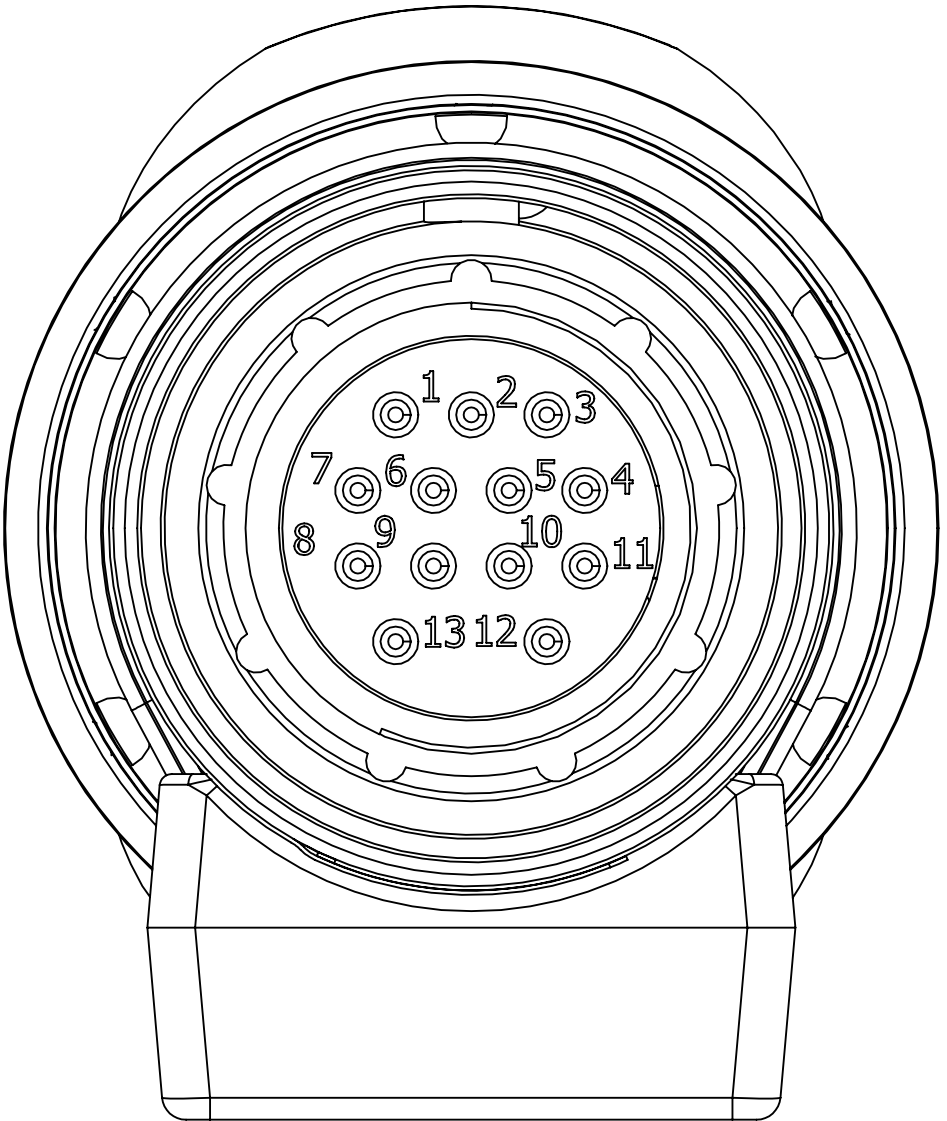

Units: | mm[inch] | Scale: | 2:1 | View Orientation: | STARBOARD (RIGHT SIDE) |

Units: | mm[inch] | Scale: | 2:1 | View Orientation: | STARBOARD (RIGHT SIDE) |

Units: | mm[inch] | Scale: | 2:1 | View Orientation: | BOTTOM |

Units: | mm[inch] | Scale: | 2:1 | View Orientation: | BOTTOM |

Units: | mm[inch] | Scale: | 2:1 | View Orientation: | FORWARD |

Units: | mm[inch] | Scale: | 2:1 | View Orientation: | FORWARD |

Units: | mm[inch] | Scale: | 2:1 | View Orientation: | AFT |

Units: | mm[inch] | Scale: 2:1 View Orientation: | ISO(FRONT) |

Units: | mm[inch] | Scale: | 2:1 | View Orientation: | ISO(REAR) |